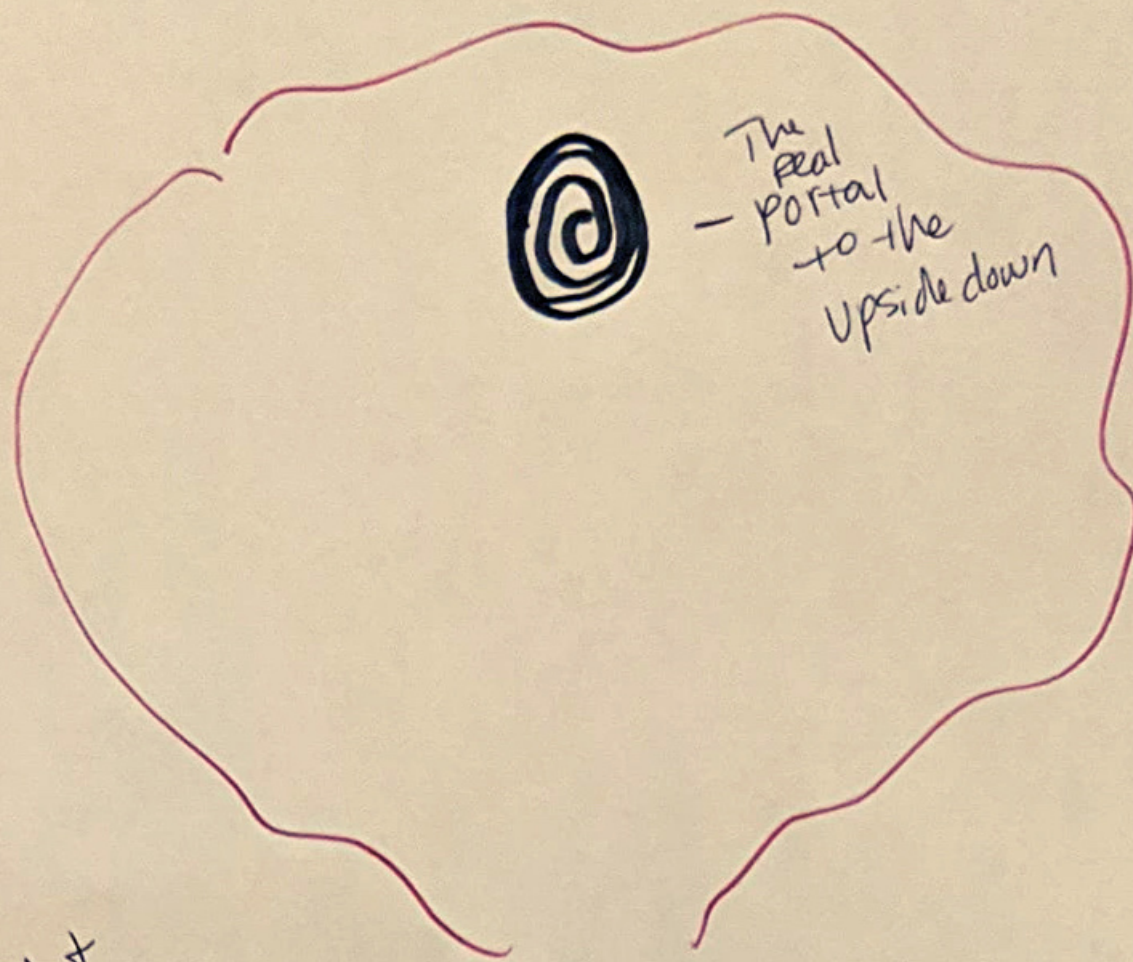

Addie's Dungeon!

The real portal to the upside down

Acid room + The Elder Spear

Fire room + The one orb

- Fake portal - Transformer Earth Elemental

Fake Adventurer / Flokie Trickster

Trash Compactor room

- Indie word floor puzzle

- Swinging Blades

Dungeon Entrance

A
N T E L F N
M O N C O X
O Z E G I P
U P R N Y R
R O A R T Q
E W G A V I
T S K O J F
L C A F M Y
M E O E N R
S A D C P L